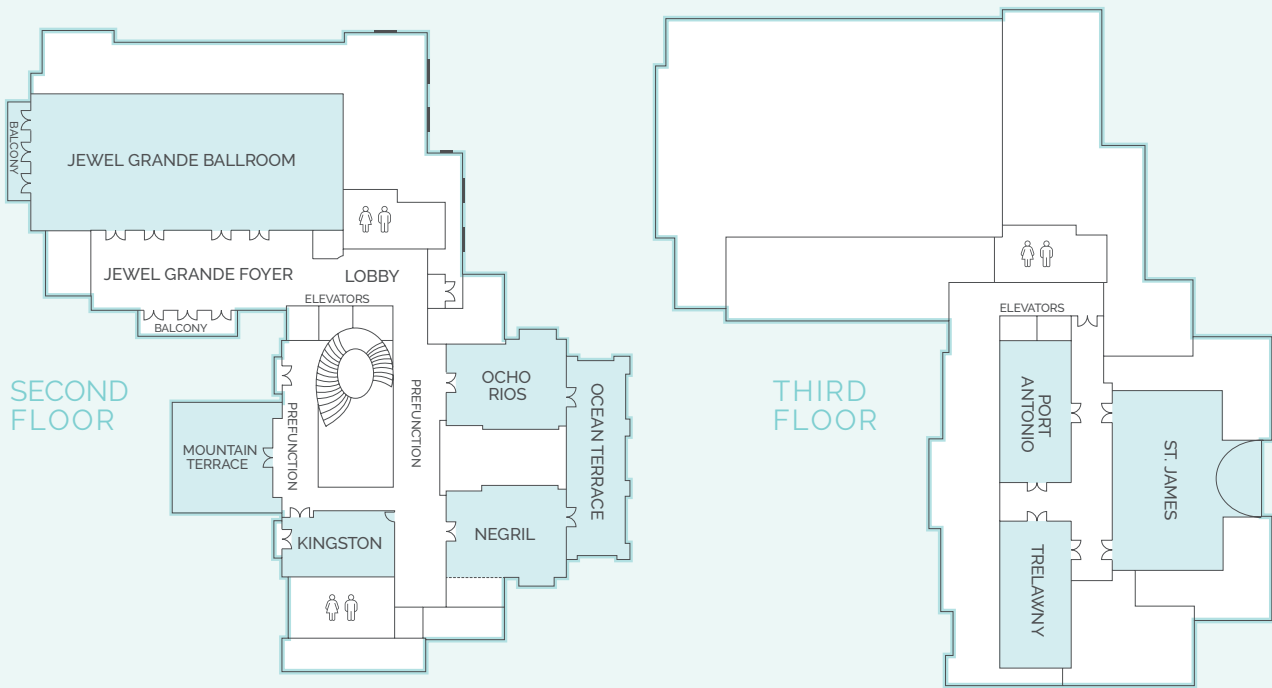

WORLD-CLASS MEETING SPACE

STANDARD

	DIMENSIONS			CAPACITY					
	LxW	AREA FT./M	CEILING FT./M	ROUNDS	RECEPTION	THEATER	U-SHAPE	CLASSROOM	BOARDROOM
Ballroom foyer	23.33'x74.66'	1,750/163	20/6	-	112	-	-	-	-
Grande Ballroom	103.70'x41.14'	4,300/399	20/6	160	250	250	-	140	-
St. James	50.66'x32'	1,800x171	20/6	50	75	50	28	36	30
Negril	38.87'x27.86'	1,092/11	10./3	40	42	48	24	36	26
Ocho Rios	38.93'x27.91'	1,050/97	10./3	40	42	48	24	36	26
Port Antonio	39.83'x21.05'	850/79	10./3	40	42	48	20	26	22
Trelawny	41.15'x21.05'	850/79	10./3	40	42	48	24	36	28
Kingston	19.59'x37.45'	700/66	10./3	30	30	30	18	24	20
Ocean Terrace	54'x18'	864/80	-	16	30	-	-	-	-
Mountain Terrace Pre Function	-	-	-	16	30	-	-	-	-
Ocean Gazebo	-	-	-	16	20	-	-	-	-
Pavillon Lawn	-	6,000/557	-	120	160	-	-	-	-
Jewel Grande Sentry Gazebo	-	530/49	15/4	120	160	-	-	-	-
Boardwalk	-	-	-	-	250	-	-	-	-